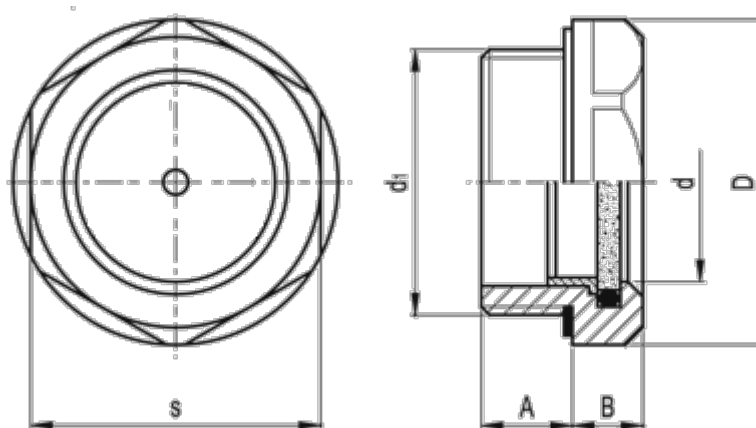

# Data Sheet

Article number: 20671525

Description: E+G Oil level indicator  
GN 743.2-11-G3/8-B

## Measures

A = 8.0

B = 7.5

D = 22

d = 11

d1 = G 3/8

s = 20